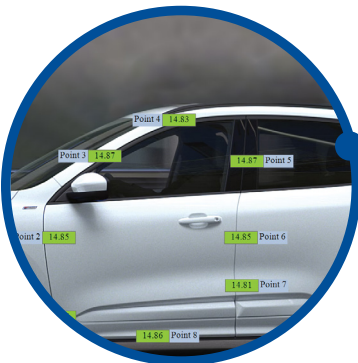

LMI UGI Data Collection Software

Easy to use Data Collection Software provides real time feedback to the user