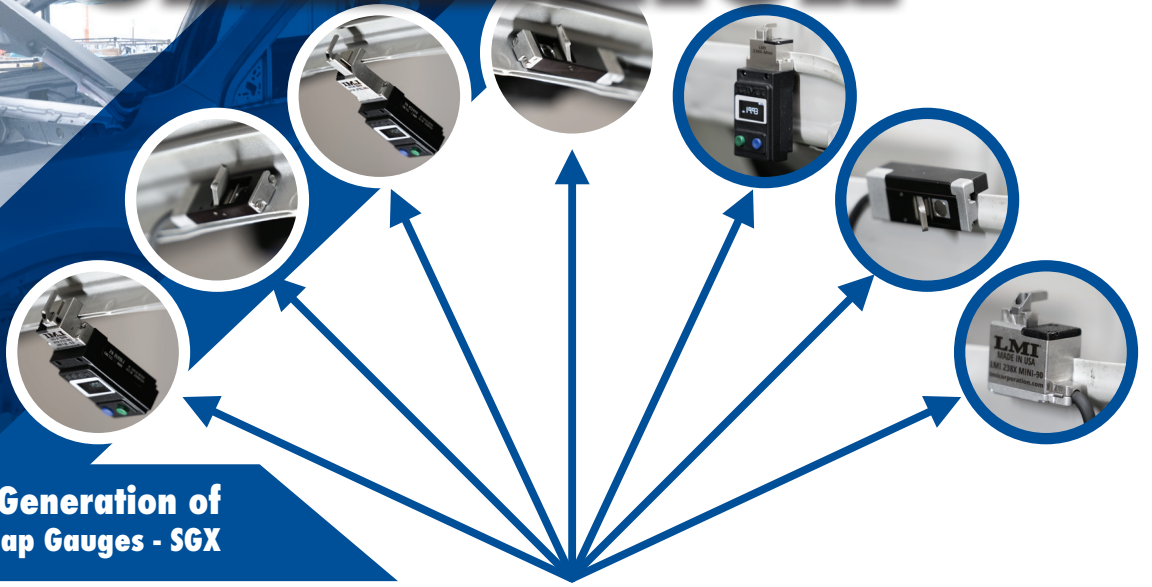

INTRODUCING
THE

NEXT

GENERATION

LMI®
Linear Measurement Instruments, Corp.

Introducing the Next Generation of
7 NEW Seal Gap Gauges - SGX

PRODUCT FEATURES:

- Accurate - As low as .02mm
- Durable - Designed and tested to MIL-STD 810G for shop floor use
- Easy to read OLED screen
- Bluetooth communications - 25+ meter range
- Repeatable - Less than 10% GRR studies common
- Long lasting battery - Provides over 150,000 samples during 50 hours of continuous use
- Battery Level Indicator - Always know how much battery life remains and be able to recharge it in 3 hours or less using industry common USB-C connections
- Lock out feature - Prevents accidental changes to any of the gauge's configuration
- Zeroing on the gauge - Easy zero saves time to configure and verify the gauges master position
- Screen Orientation - Flips screen orientation automatically or using the manual button push
- Measure most doors and lift gates with standard gauges, however, special designs are always possible

Contact Us

101 N. Alloy Dr
Fenton, MI 48430

sales@lmicorporation.com

1-810-714-5811

lmicorporation.com